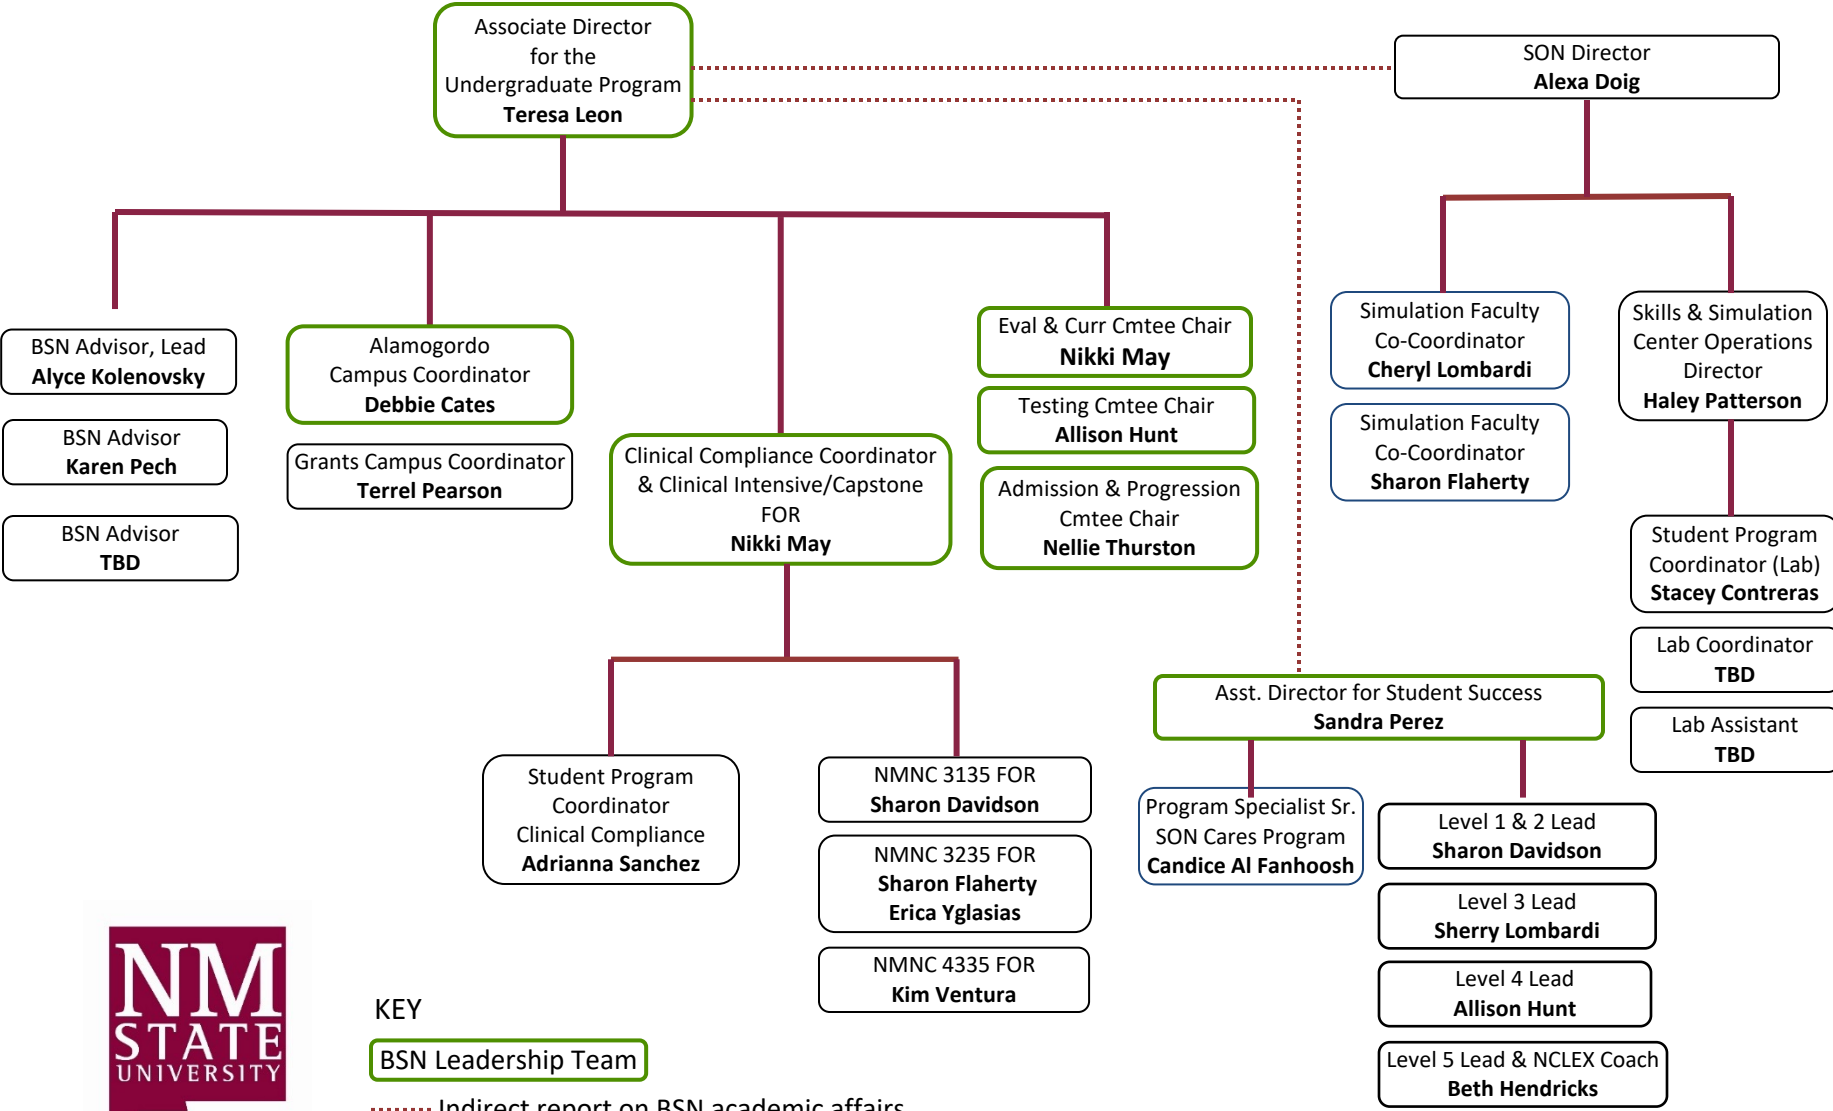

School of Nursing Organizational Chart

KEY

SON Leadership Team

NMSU BSN Program - Organizational Chart

KEY

BSN Leadership Team

..... Indirect report on BSN academic affairs

NMSU Graduate Programs - Organizational Chart

KEY

Graduate Programs Leadership Team